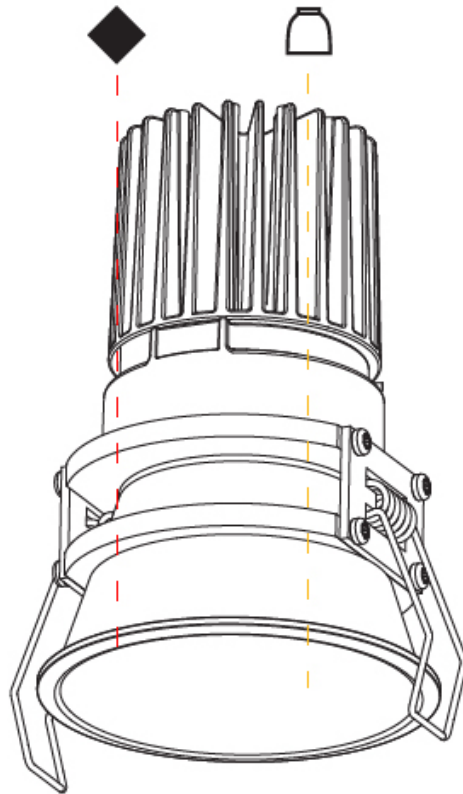

INVADER DEEP RECESSED

A35605-

PROJECT	_____
TYPE	_____
SPECIFIER	_____
QUANTITY	_____
DATE	_____